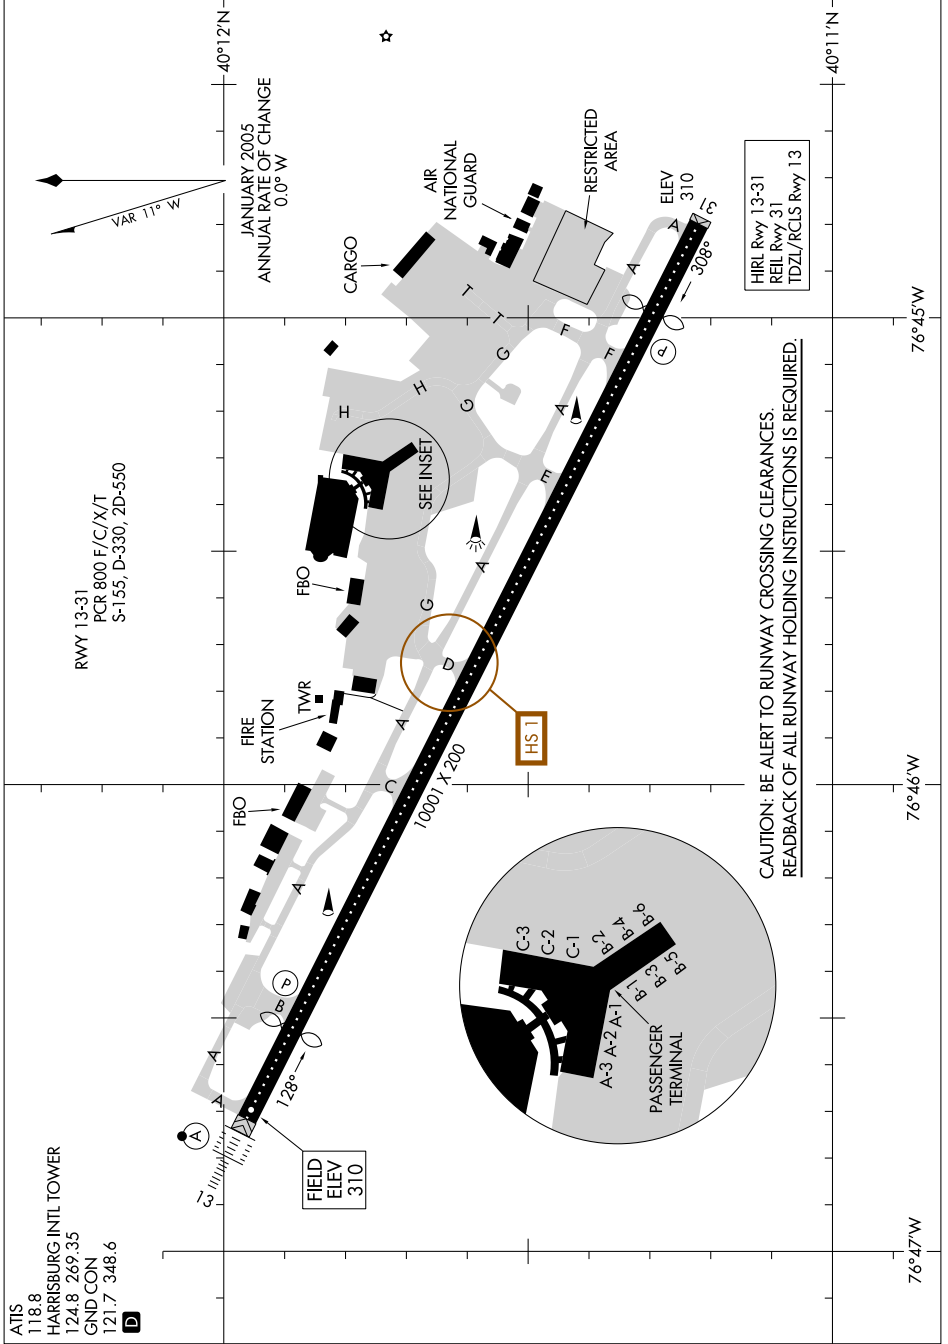

AIRPORT DIAGRAM

AL-188 (FAA)

HARRISBURG INTL (MDT)
HARRISBURG, PENNSYLVANIA

NE-4, 11 JUN 2026 to 09 JUL 2026

HIRL Rwy 13-31
REIL Rwy 31
TDZL/RCLS Rwy 13

CAUTION: BE ALERT TO RUNWAY CROSSING CLEARANCES.
READBACK OF ALL RUNWAY HOLDING INSTRUCTIONS IS REQUIRED.

AIRPORT DIAGRAM

HARRISBURG, PENNSYLVANIA
HARRISBURG INTL (MDT)

NE-4, 11 JUN 2026 to 09 JUL 2026