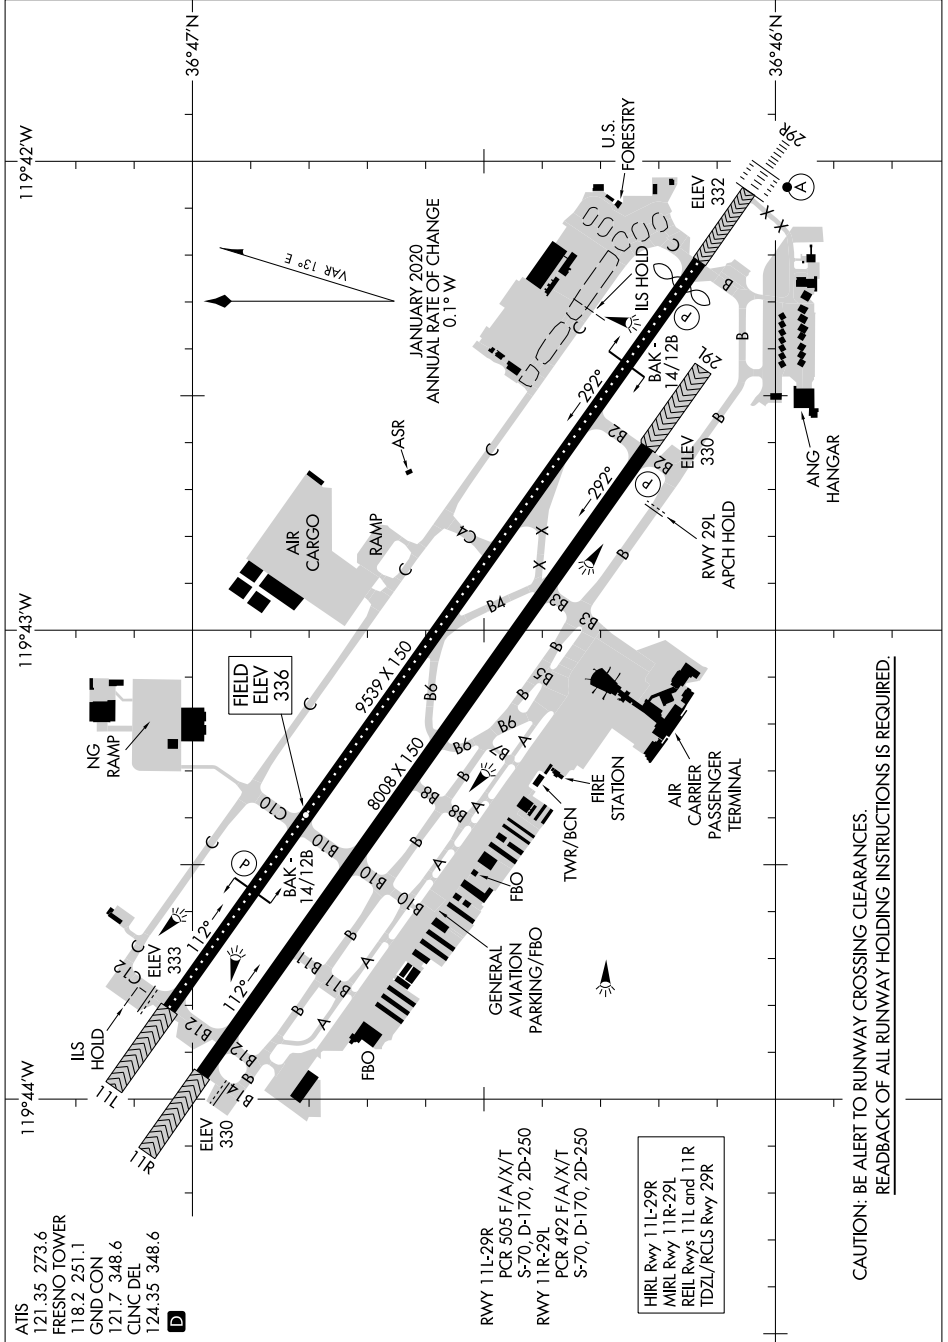

AIRPORT DIAGRAM

AL-162 (FAA)

FRESNO YOSEMITE INTL (FAT)
FRESNO, CALIFORNIA

SW-2, 11 JUN 2026 to 09 JUL 2026

AIRPORT DIAGRAM

FRESNO, CALIFORNIA
FRESNO YOSEMITE INTL (FAT)

CAUTION: BE ALERT TO RUNWAY CROSSING CLEARANCES.
REARBACK OF ALL RUNWAY HOLDING INSTRUCTIONS IS REQUIRED.

SW-2, 11 JUN 2026 to 09 JUL 2026