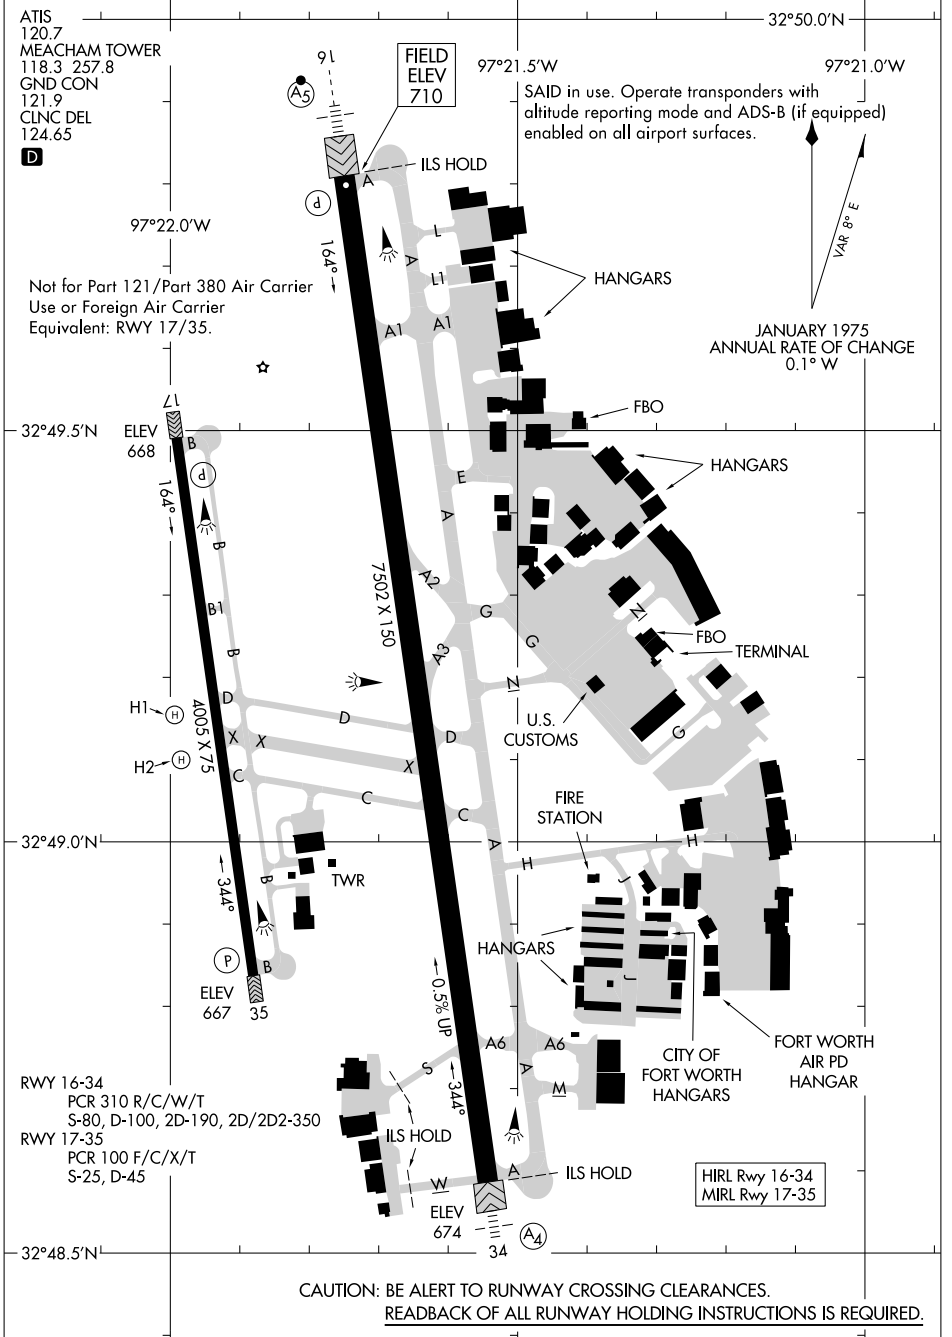

# AIRPORT DIAGRAM

FORT WORTH MEACHAM INTL (F'TW)  
FORT WORTH, TEXAS

AL-159 (FAA)

SC-2, 11 JUN 2026 to 09 JUL 2026

SC-2, 11 JUN 2026 to 09 JUL 2026

# AIRPORT DIAGRAM

FORT WORTH, TEXAS  
FORT WORTH MEACHAM INTL (F'TW)