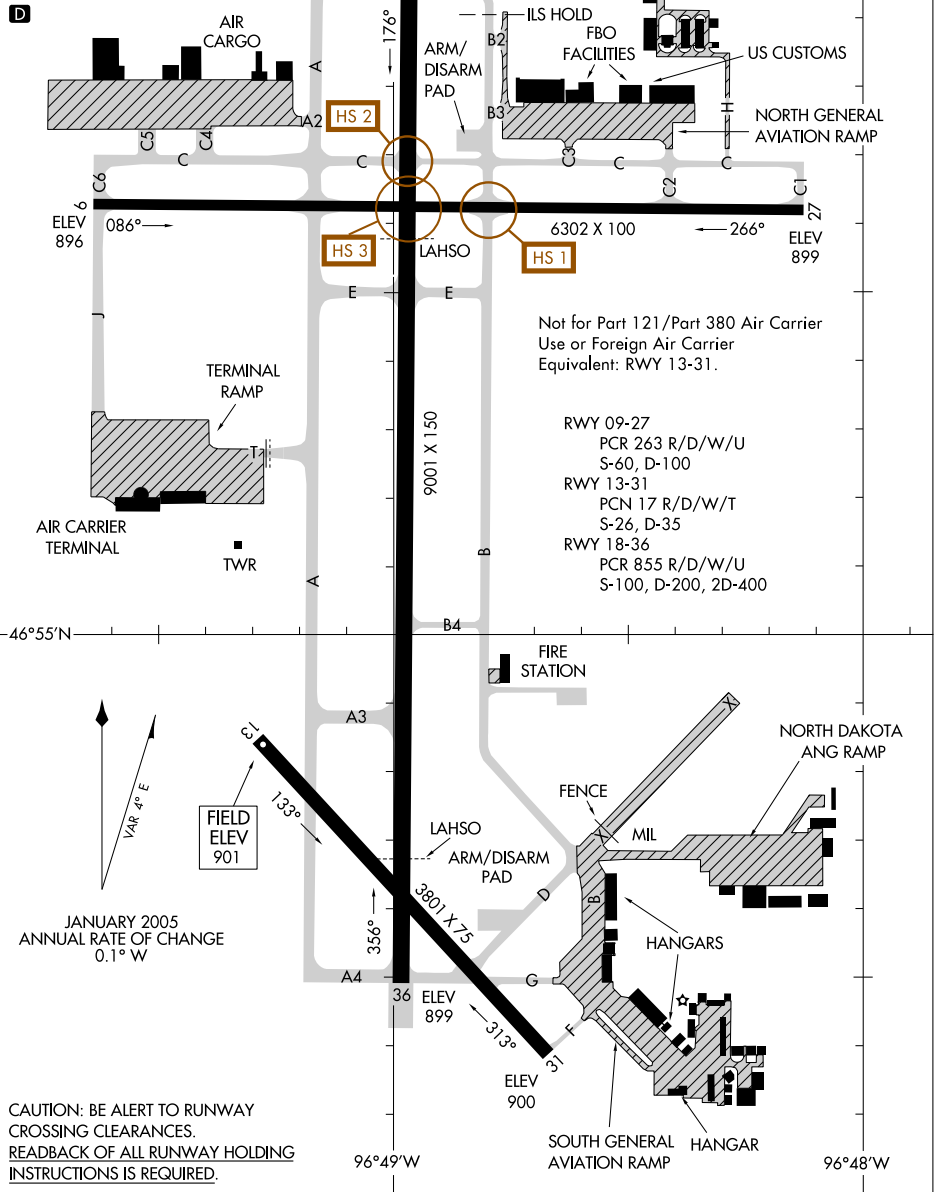

AIRPORT DIAGRAM

HECTOR INTL (F.A.R.)
FARGO, NORTH DAKOTA

AL-144 (FAA)

ATIS
124.5 379.2
FARGO TOWER
133.8 290.4
GND CON
121.9 348.6
CLNC DEL
121.9 348.6

NC-1, 11 JUN 2026 to 09 JUL 2026

NC-1, 11 JUN 2026 to 09 JUL 2026

AIRPORT DIAGRAM

FARGO, NORTH DAKOTA
HECTOR INTL (F.A.R.)