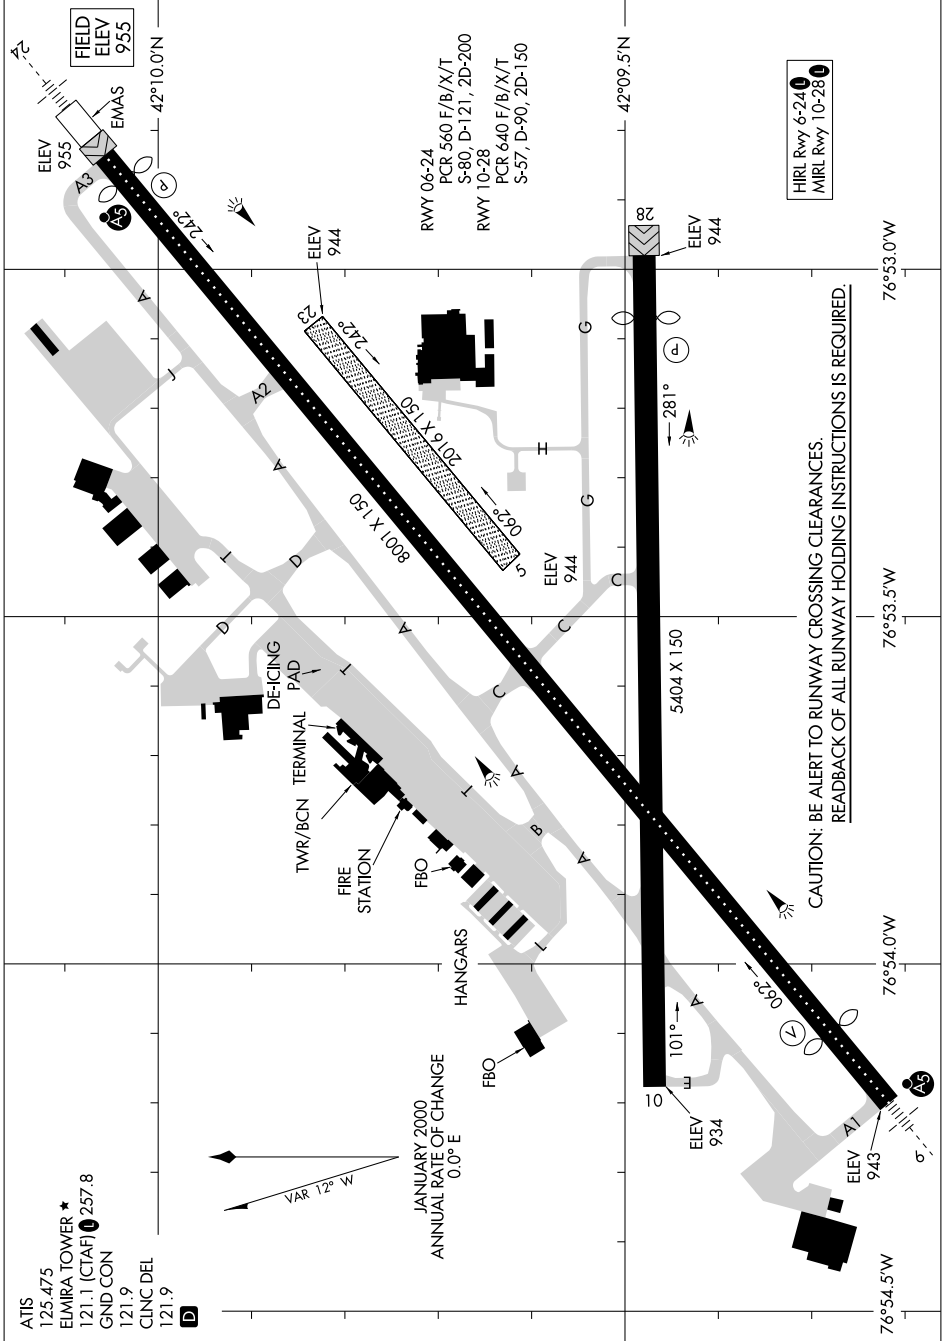

AIRPORT DIAGRAM

AL-131 (FAA)

ELMIRA/CORNING RGNL (E.L.M.)
ELMIRA/CORNING, NEW YORK

NE-2, 11 JUN 2026 to 09 JUL 2026

HIRL Rwy 6-24
MIRL Rwy 10-28

CAUTION: BE ALERT TO RUNWAY CROSSING CLEARANCES.
READBACK OF ALL RUNWAY HOLDING INSTRUCTIONS IS REQUIRED.

AIRPORT DIAGRAM

ELMIRA/CORNING, NEW YORK
ELMIRA/CORNING RGNL (E.L.M.)

NE-2, 11 JUN 2026 to 09 JUL 2026