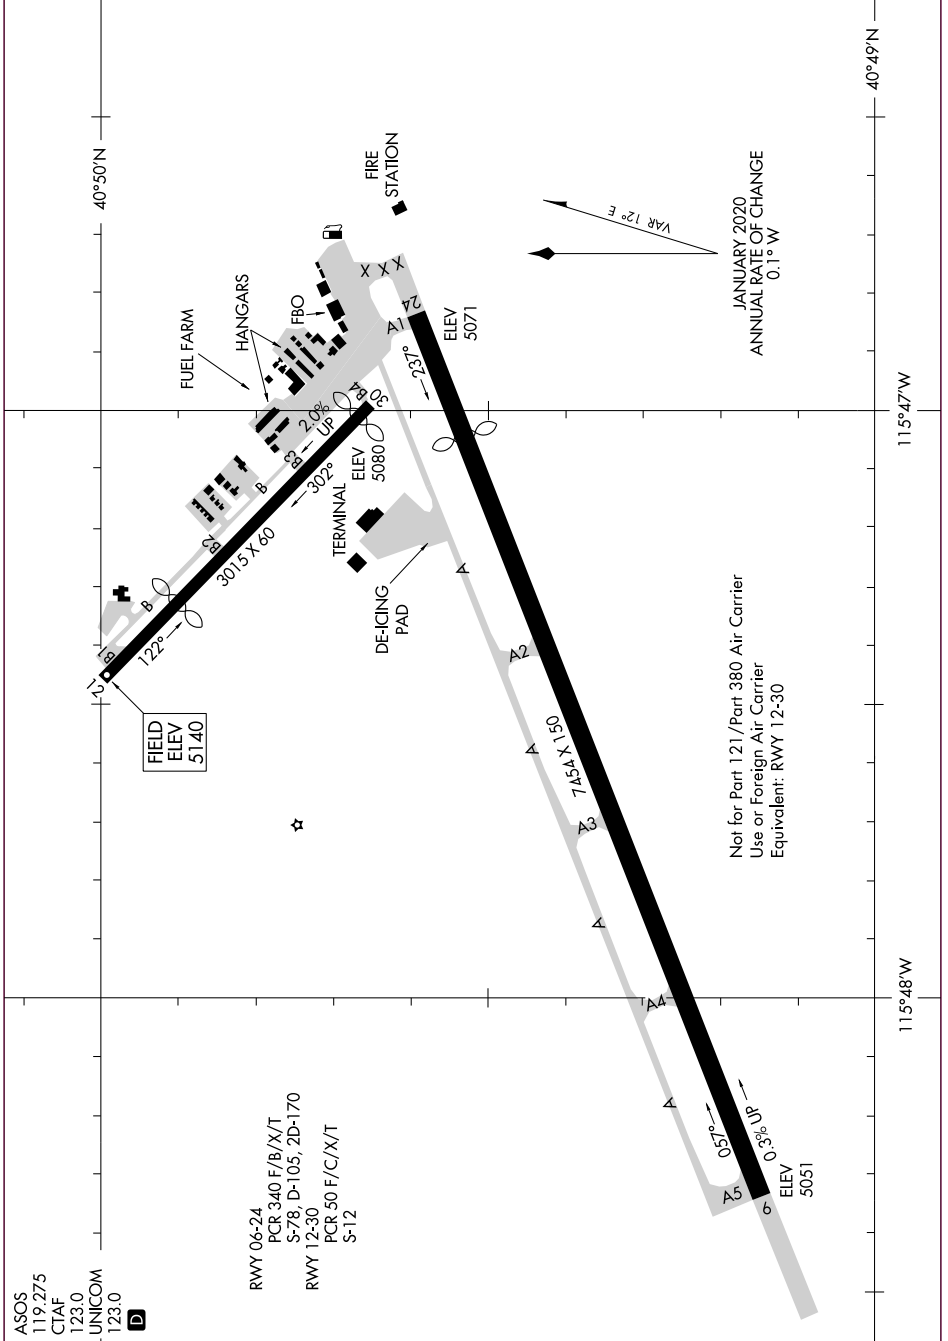

# AIRPORT DIAGRAM

AL-129 (FAA)

ELKO RGNL (EKO)  
ELKO, NEVADA

SW-4, 11 JUN 2026 to 09 JUL 2026

Not for Part 121/Part 380 Air Carrier  
Use or Foreign Air Carrier  
Equivalent: RWY 12-30

# AIRPORT DIAGRAM

ELKO, NEVADA  
ELKO RGNL (EKO)

SW-4, 11 JUN 2026 to 09 JUL 2026