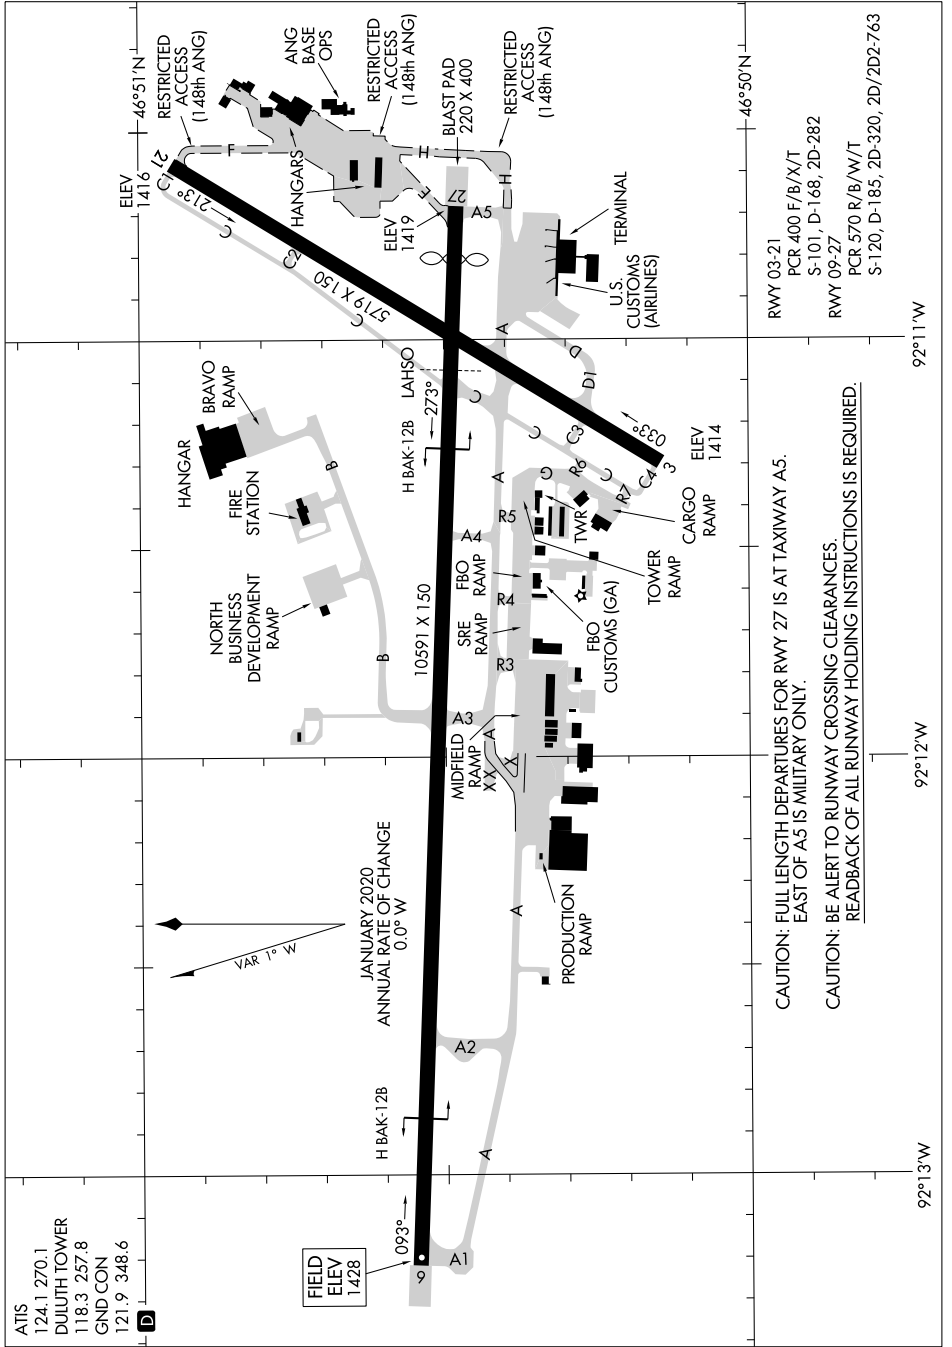

AIRPORT DIAGRAM

AL-125 (FAA)

DULUTH INTL (DLH)
DULUTH, MINNESOTA

9200 11 JUN 2026 to 09 JUL 2026

RWY 03-21
PCR 400 F/B/X/T
S-101, D-168, 2D-282

RWY 09-27
PCR 570 R/B/W/T
S-120, D-185, 2D-320, 2D/2D2-763

CAUTION: FULL LENGTH DEPARTURES FOR RWY 27 IS AT TAXIWAY A5.
EAST OF A5 IS MILITARY ONLY.

CAUTION: BE ALERT TO RUNWAY CROSSING CLEARANCES.
READBACK OF ALL RUNWAY HOLDING INSTRUCTIONS IS REQUIRED.

92°11'W

92°12'W

92°13'W

AIRPORT DIAGRAM

DULUTH, MINNESOTA
DULUTH INTL (DLH)

NC-1, 11 JUN 2026 to 09 JUL 2026