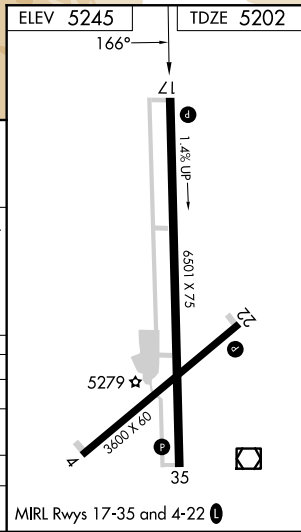

MISSED APPROACH: Climb to 5800 then climbing
right turn to 10600 direct SAZMI and on track 010°
to HIA VOR/DME and hold.

ASOS 135.225	SALT LAKE CENTER 132.4 338.3	UNICOM 122.8 (CTAF) 0
------------------------	----------------------------------------	---------------------------------

CATEGORY	A	B	C	D
LPV DA		5452-7/8	250 (200-7/8)	
LNAV/VNAV DA		5525-1 1/8	323 (300-1 1/8)	
LNAV MDA	5560-1	358 (400-1)	5560-1 1/8	358 (400-1 1/8)
CIRCLING	5760-1 515 (600-1)	5860-1 615 (700-1)	5980-2 735 (800-2)	6300-3 1055 (1100-3)