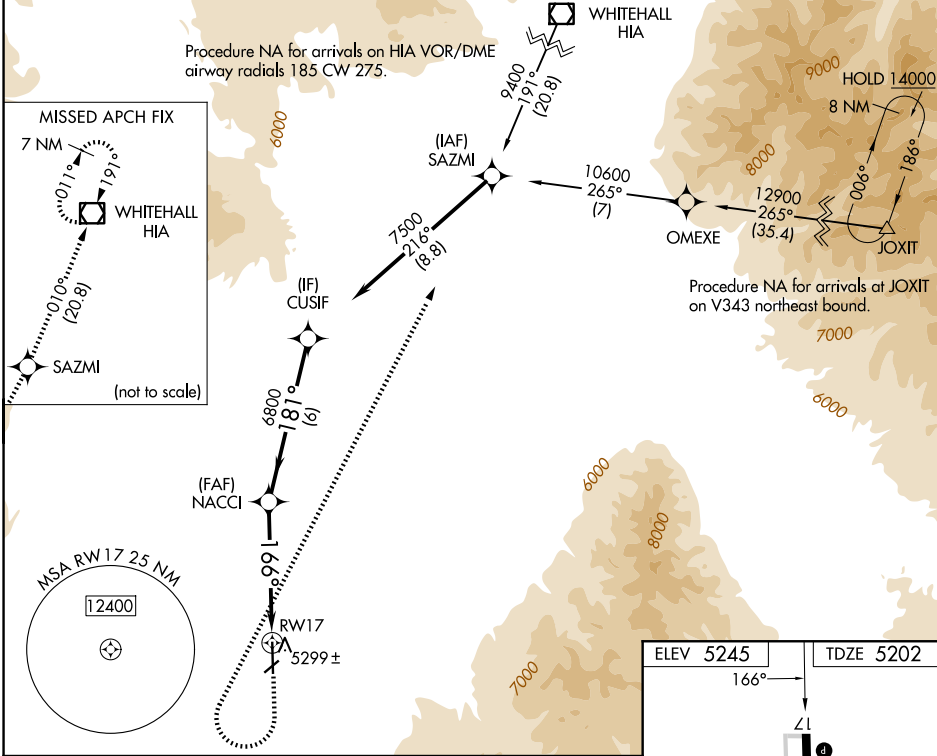

RNAV (GPS) RWY 17

DILLON (DLN)

⚠ When local altimeter setting not received, procedure NA.
DME/DME RNP-0.3 NA. For uncompensated Baro-VNAV systems,
LNAV/VNAV NA below -27°C (-16°F) or above 51°C (124°F).
Night Landing: Rwy 4, 22, 35 NA.

MISSED APPROACH: Climb to 5800 then climbing
right turn to 10600 direct SAZMI and on track 010°
to HIA VOR/DME and hold.

ASOS 135.225	SALT LAKE CENTER 132.4 338.3	UNICOM 122.8 (CTAF) 0
------------------------	----------------------------------------	---------------------------------

CATEGORY	A	B	C	D
LPV DA		5452-7/8	250 (200-7/8)	
LNAV/VNAV DA		5525-1 1/8	323 (300-1 1/8)	
LNAV MDA	5560-1	358 (400-1)	5560-1 1/8	358 (400-1 1/8)
CIRCLING	5760-1 515 (600-1)	5860-1 615 (700-1)	5980-2 735 (800-2)	6300-3 1055 (1100-3)

NW-1, 11 JUN 2026 to 09 JUL 2026

NW-1, 11 JUN 2026 to 09 JUL 2026