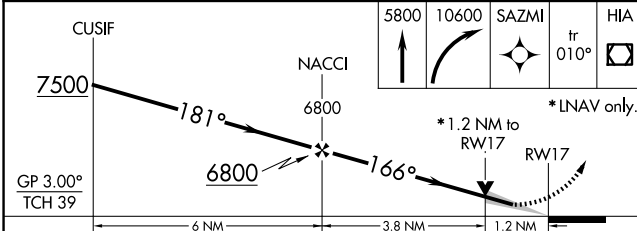

MISSED APPROACH: Climb to 5800 then climbing
right turn to 10600 direct SAZMI and on track 010°
to HIA VOR/DME and hold.

ASOS 135.225	SALT LAKE CENTER 132.4 338.3	UNICOM 122.8 (CTAF) 0
------------------------	----------------------------------------	---------------------------------