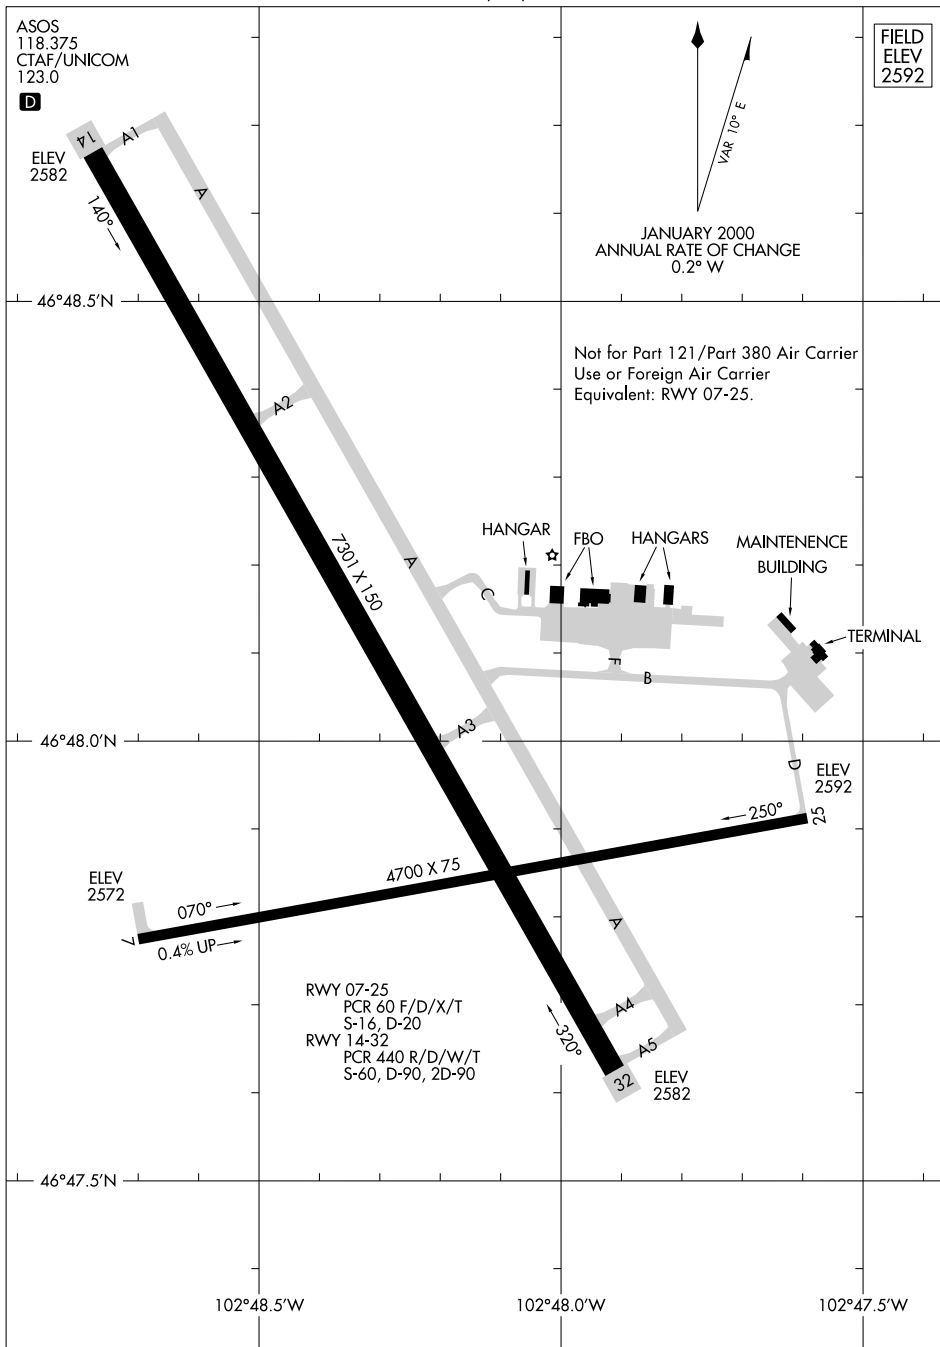

26134
AIRPORT DIAGRAM

DICKINSON/THEODORE ROOSEVELT RGNL (DIK)
 AL-120 (FAA)
 DICKINSON, NORTH DAKOTA

ASOS
 118.375
 CTAF/UNICOM
 123.0

D

FIELD
 ELEV
 2592

Not for Part 121/Part 380 Air Carrier
 Use or Foreign Air Carrier
 Equivalent: RWY 07-25.

NC-1, 11 JUN 2026 to 09 JUL 2026

NC-1, 11 JUN 2026 to 09 JUL 2026

RWY 07-25
 PCR 60 F/D/X/T
 S-16, D-20
 RWY 14-32
 PCR 440 R/D/W/T
 S-60, D-90, 2D-90

AIRPORT DIAGRAM

DICKINSON, NORTH DAKOTA
 DICKINSON/THEODORE ROOSEVELT RGNL (DIK)