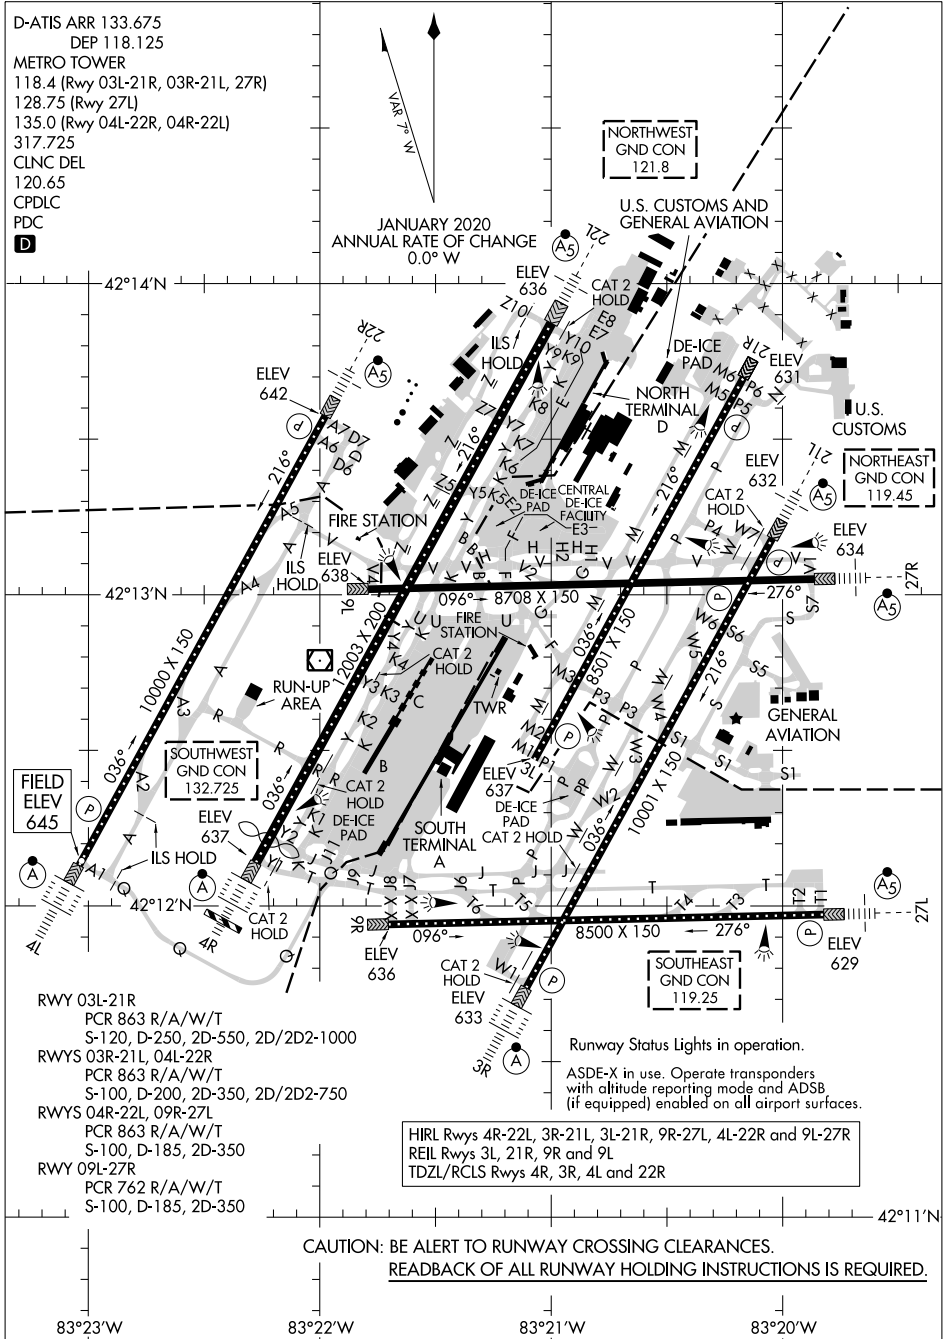

AIRPORT DIAGRAM

DETROIT METRO WAYNE COUNTY (D'TW)
DETROIT, MICHIGAN

AL-119 (FAA)

EC-1, 11 JUN 2026 to 09 JUL 2026

EC-1, 11 JUN 2026 to 09 JUL 2026

AIRPORT DIAGRAM

DETROIT, MICHIGAN
DETROIT METRO WAYNE COUNTY (D'TW)