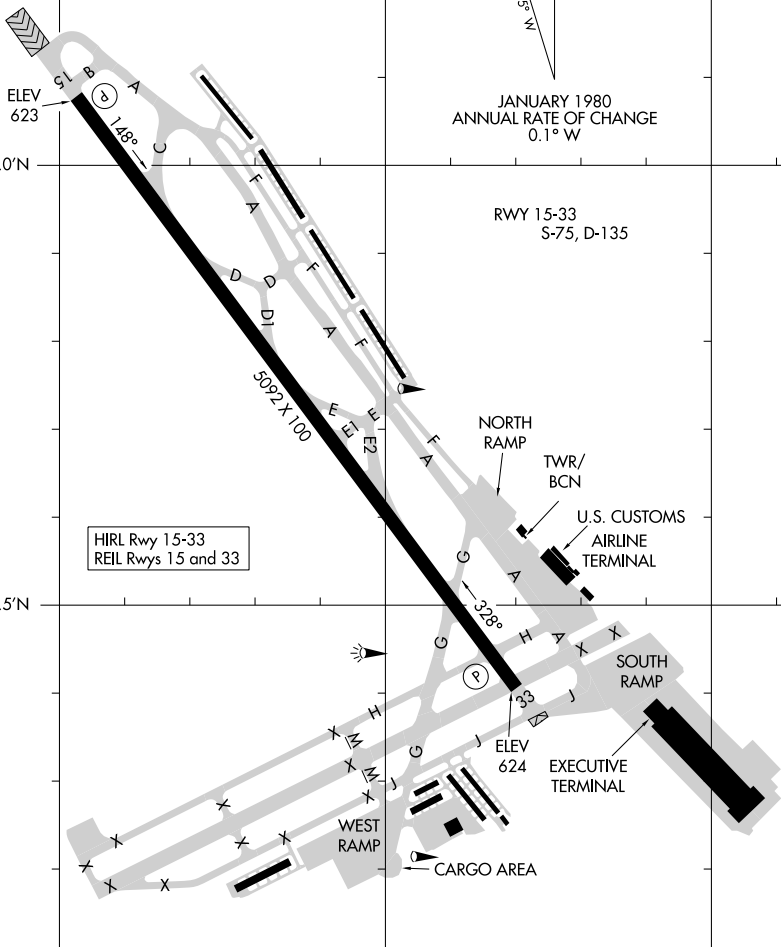

# AIRPORT DIAGRAM

AL-118 (FAA)

COLEMAN A YOUNG MUNI (D'E'T)  
DETROIT, MICHIGAN

ATIS  
124.875  
DETROIT CITY TOWER  
121.3 257.8  
GND CON  
121.85

FIELD  
ELEV  
624

CAUTION: BE ALERT TO RUNWAY CROSSING CLEARANCES.  
READBCK OF ALL RUNWAY HOLDING INSTRUCTIONS IS REQUIRED.

# AIRPORT DIAGRAM

26134

DETROIT, MICHIGAN  
COLEMAN A YOUNG MUNI (D'E'T)