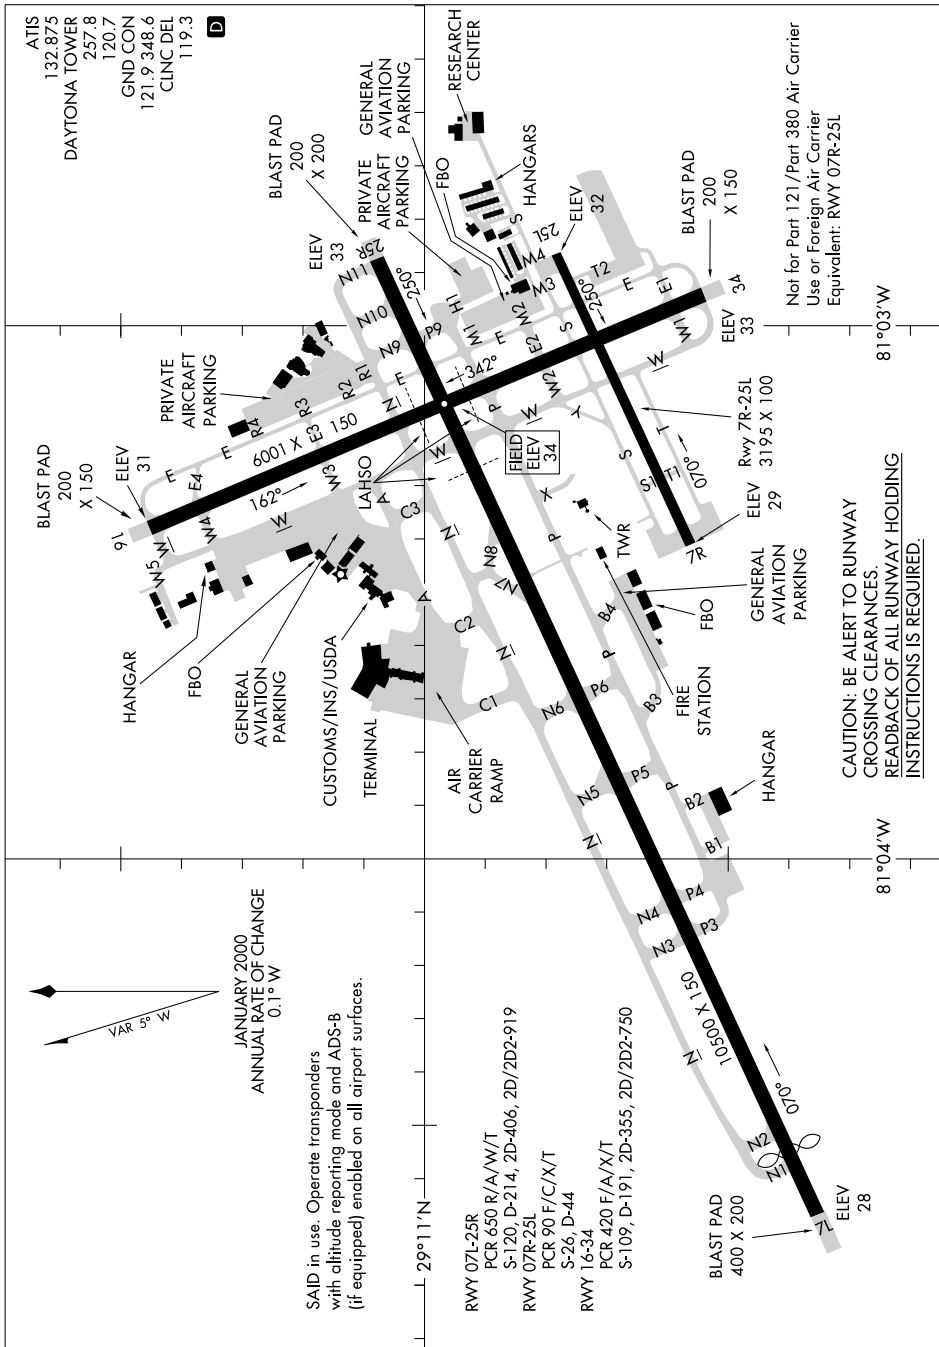

# AIRPORT DIAGRAM

DAYTONA BEACH INTL (DAB)  
DAYTONA BEACH, FLORIDA

AL-110 (FAA)

SE-3, 11 JUN 2026 to 09 JUL 2026

Not for Part 121/Part 380 Air Carrier  
Use or Foreign Air Carrier  
Equivalent: RWY 07R-25L

CAUTION: BE ALERT TO RUNWAY  
CROSSING CLEARANCES.  
READBACK OF ALL RUNWAY HOLDING  
INSTRUCTIONS IS REQUIRED.

SE-3, 11 JUN 2026 to 09 JUL 2026

# AIRPORT DIAGRAM

DAYTONA BEACH, FLORIDA  
DAYTONA BEACH INTL (DAB)