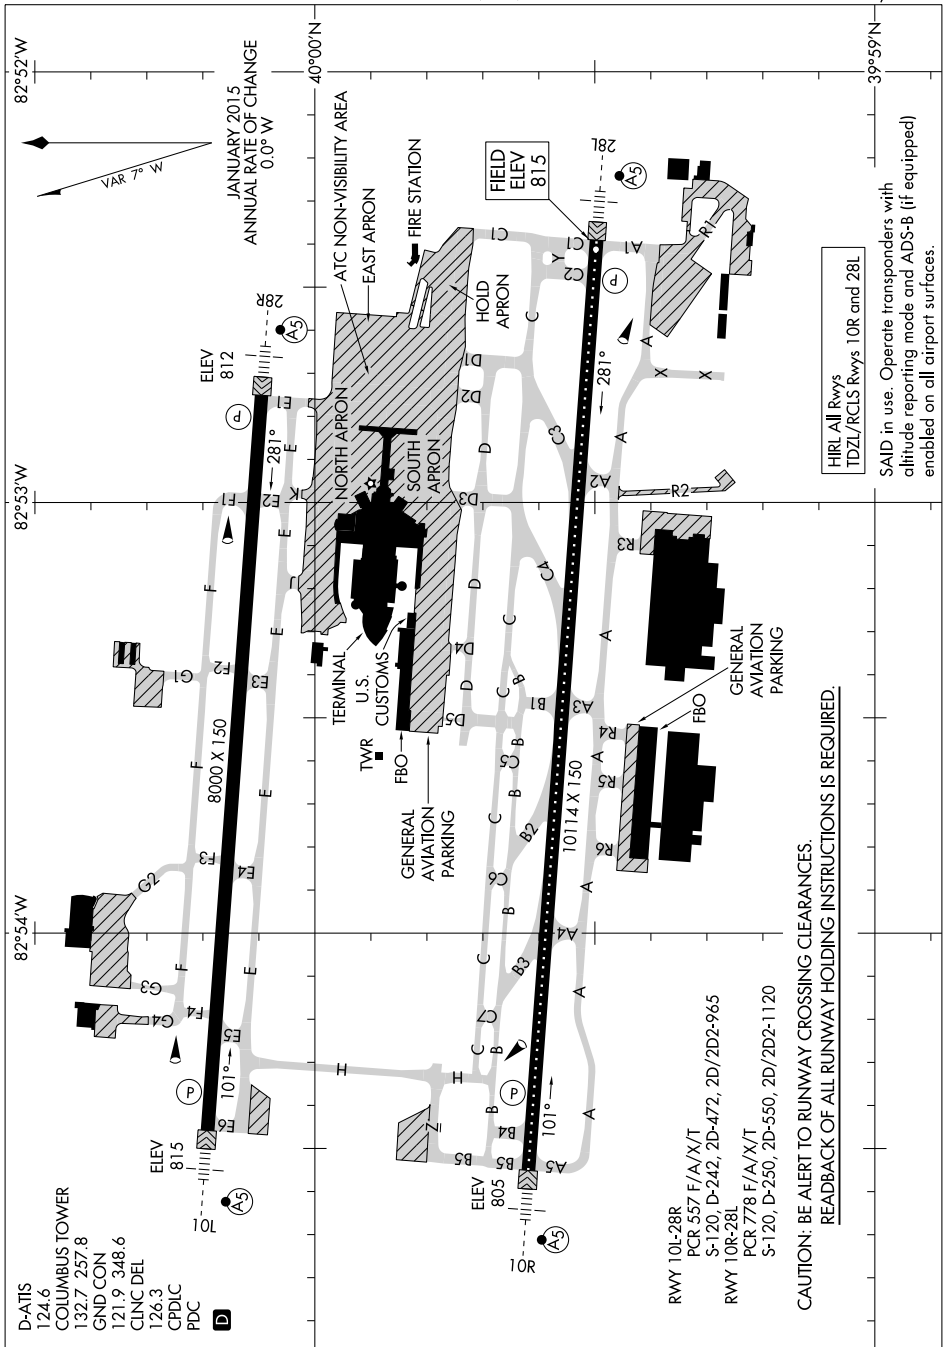

AIRPORT DIAGRAM

AL-94 (FAA)

JOHN GLENN COLUMBUS INTL (CMH)
COLUMBUS, OHIO

EC-2, 11 JUN 2026 to 09 JUL 2026

AIRPORT DIAGRAM

COLUMBUS, OHIO
JOHN GLENN COLUMBUS INTL (CMH)

EC-2, 11 JUN 2026 to 09 JUL 2026