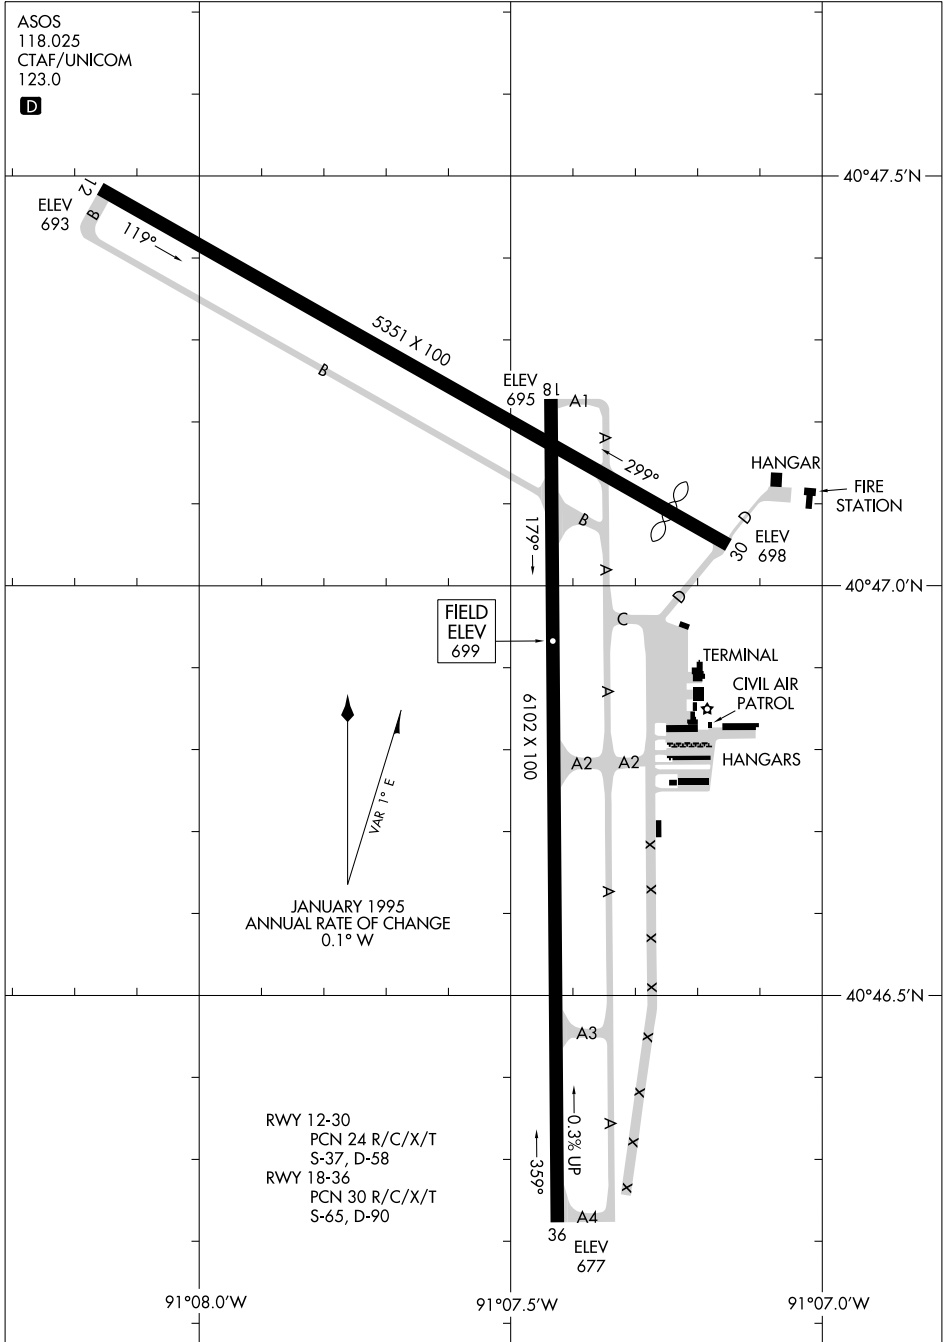

26134

# AIRPORT DIAGRAM

SOUTHEAST IOWA RGNL (B.R.L.)  
BURLINGTON, IOWA

AL-69 (FAA)

ASOS  
118.025  
CTAF/UNICOM  
123.0

NC-3, 11 JUN 2026 to 09 JUL 2026

NC-3, 11 JUN 2026 to 09 JUL 2026

# AIRPORT DIAGRAM

BURLINGTON, IOWA  
SOUTHEAST IOWA RGNL (B.R.L.)

26134