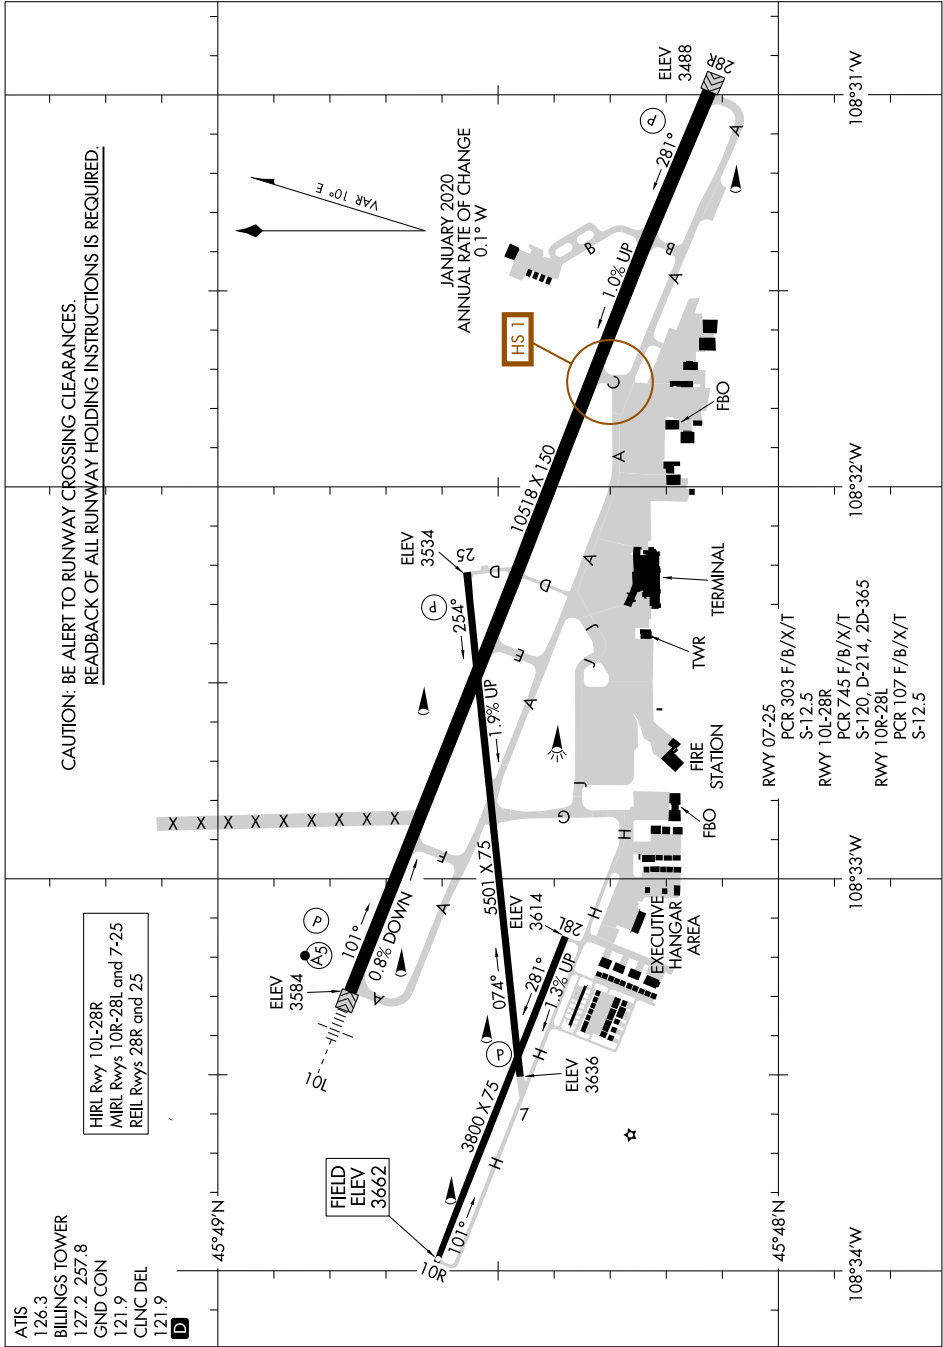

AIRPORT DIAGRAM

AL-48 (FAA)

BILLINGS LOGAN INTL (BIL)
BILLINGS, MONTANA

2020 JUN 01 09 00 11 11 1-WN

CAUTION: BE ALERT TO RUNWAY CROSSING CLEARANCES.
READBACK OF ALL RUNWAY HOLDING INSTRUCTIONS IS REQUIRED.

HIRL Rwy 10L-28R
MRL Rwys 10R-28L and 7-25
REL Rwys 28R and 25

FIELD
ELEV
3662

ATIS 126.3
BILLINGS TOWER 127.2, 257.8
GND CON 121.9
CLNC DEL 121.9

AIRPORT DIAGRAM

BILLINGS, MONTANA
BILLINGS LOGAN INTL (BIL)

NW-1, 11 JUN 2026 to 09 JUL 2026