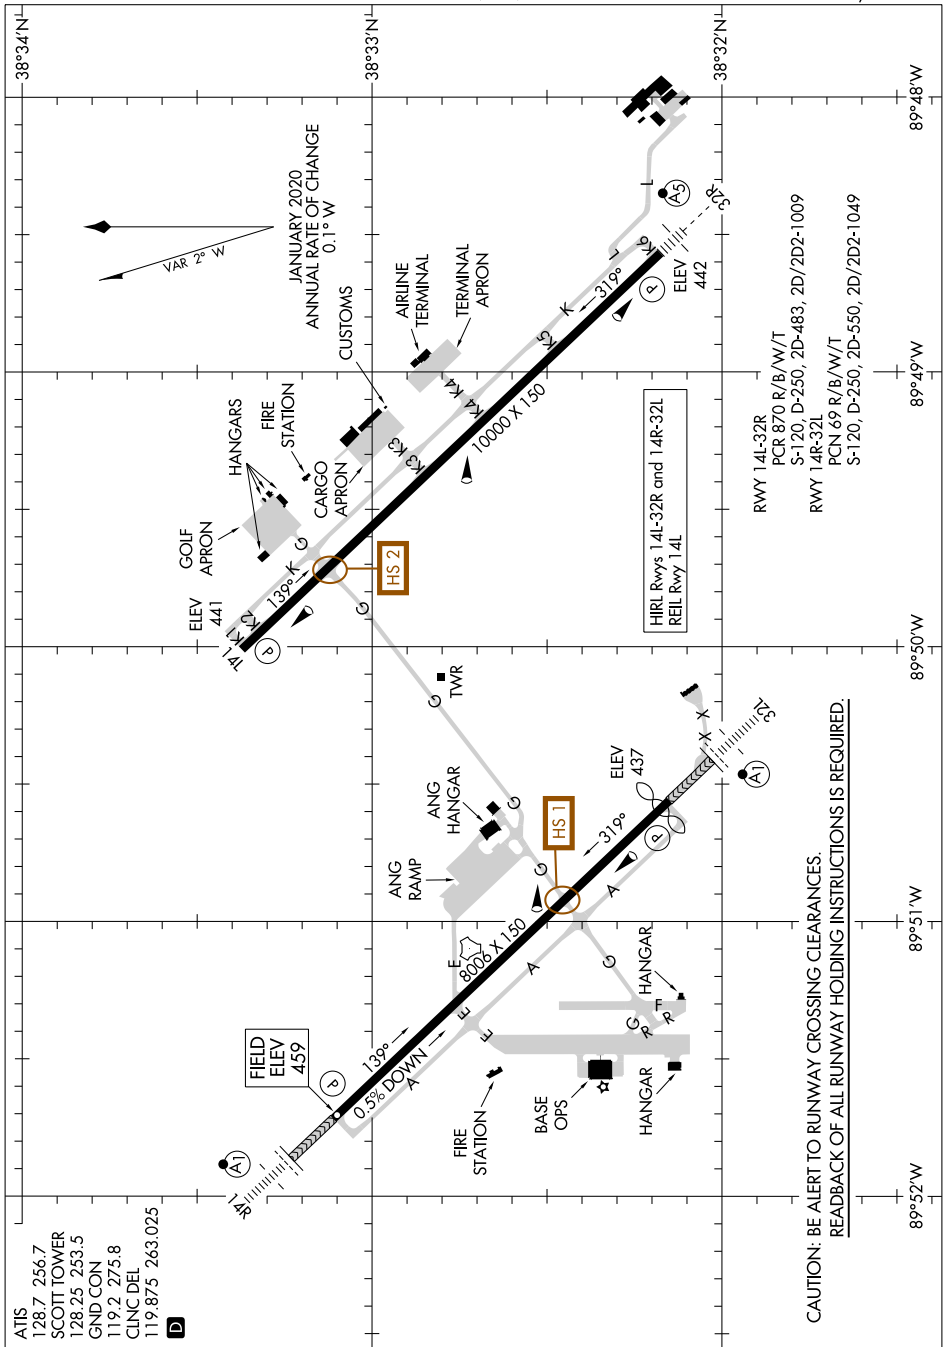

AIRPORT DIAGRAM

SCOTT AFB/MIDAMERICA ST LOUIS (BLV)
AL-46 (FAA)
BELLEVILLE, ILLINOIS

EC-3, 11 JUN 2026 to 09 JUL 2026

EC-3, 11 JUN 2026 to 09 JUL 2026

AIRPORT DIAGRAM

BELLEVILLE, ILLINOIS
SCOTT AFB/MIDAMERICA ST LOUIS (BLV)