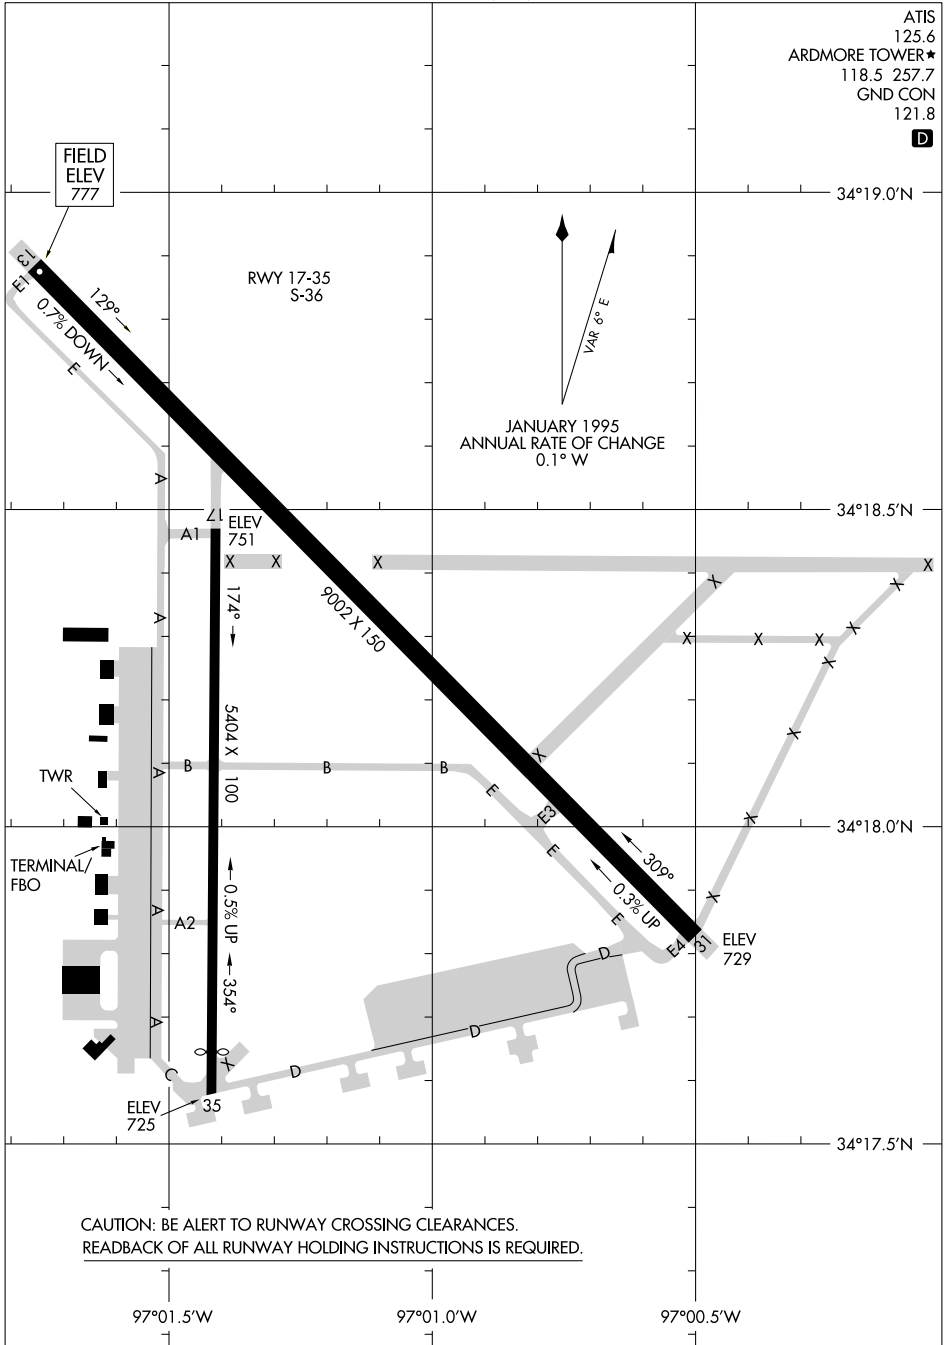

AIRPORT DIAGRAM

AL-22 (FAA)

ARDMORE MUNI (ADM)
ARDMORE, OKLAHOMA

ATIS
125.6
ARDMORE TOWER★
118.5 257.7
GND CON
121.8

SC-1, 11 JUN 2026 to 09 JUL 2026

SC-1, 11 JUN 2026 to 09 JUL 2026

CAUTION: BE ALERT TO RUNWAY CROSSING CLEARANCES.
READBACK OF ALL RUNWAY HOLDING INSTRUCTIONS IS REQUIRED.

AIRPORT DIAGRAM

ARDMORE, OKLAHOMA
ARDMORE MUNI (ADM)