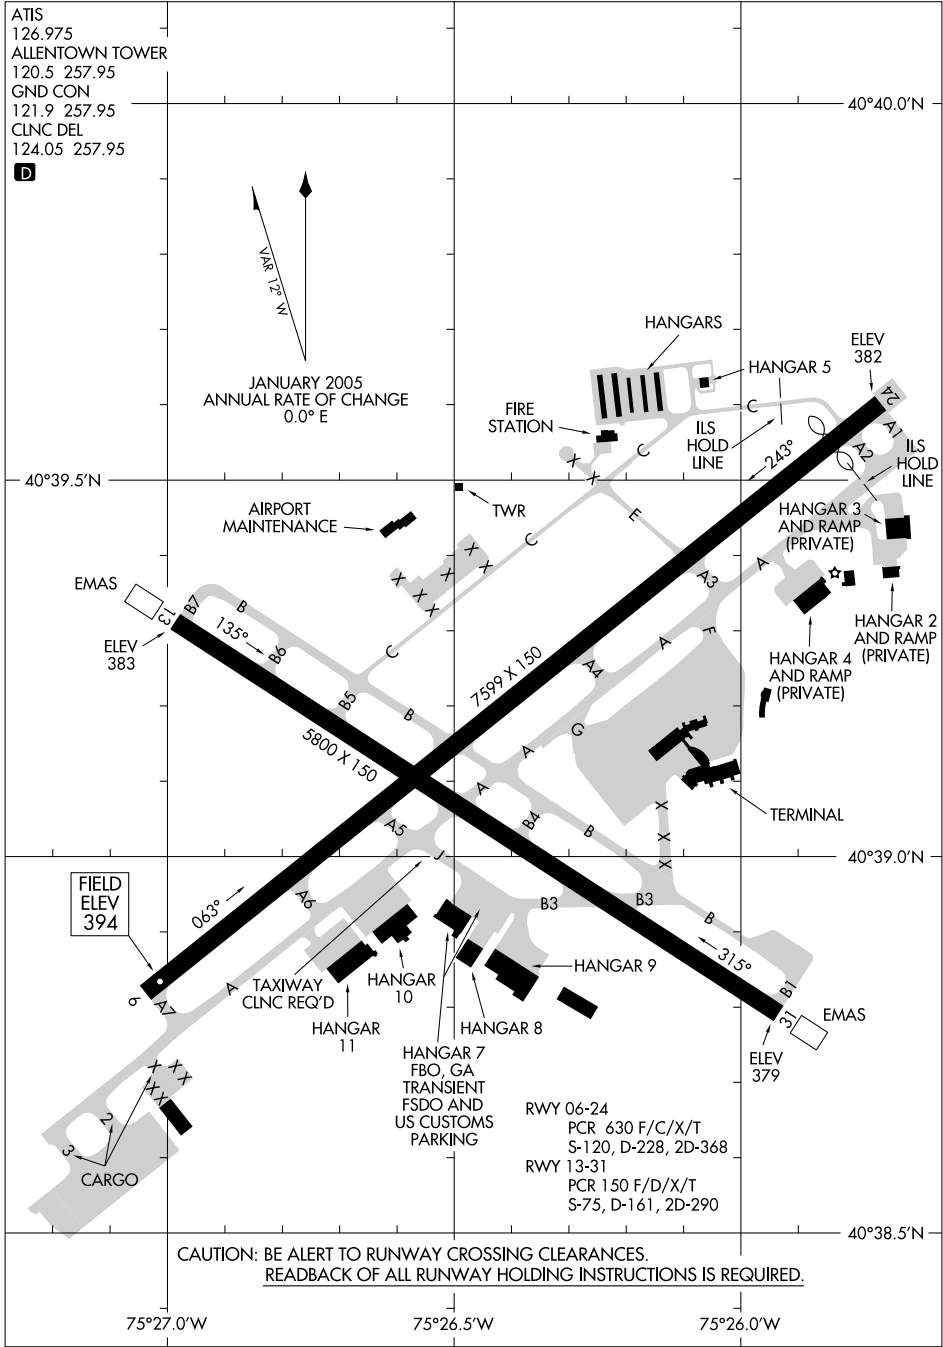

AIRPORT DIAGRAM

AL-15 (FAA)

LEHIGH VALLEY INTL (ABE)
ALLENTOWN, PENNSYLVANIA

NE-4, 11 JUN 2026 to 09 JUL 2026

NE-4, 11 JUN 2026 to 09 JUL 2026

AIRPORT DIAGRAM

ALLENTOWN, PENNSYLVANIA
LEHIGH VALLEY INTL (ABE)