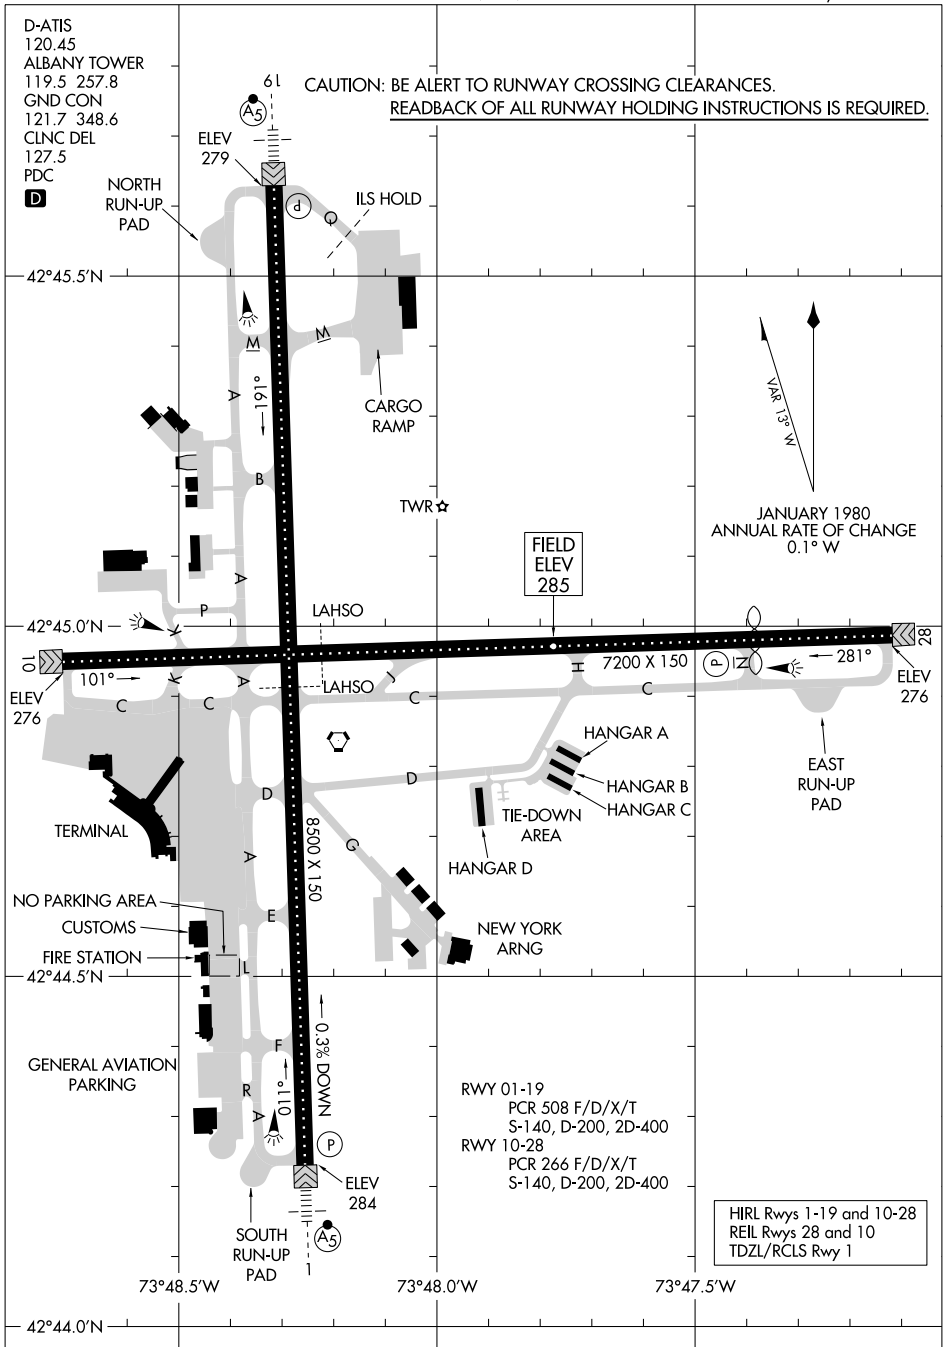

AIRPORT DIAGRAM

AL-10 (FAA)

ALBANY INTL (ALB)
ALBANY, NEW YORK

NE-2, 11 JUN 2026 to 09 JUL 2026

NE-2, 11 JUN 2026 to 09 JUL 2026

AIRPORT DIAGRAM

ALBANY, NEW YORK
ALBANY INTL (ALB)