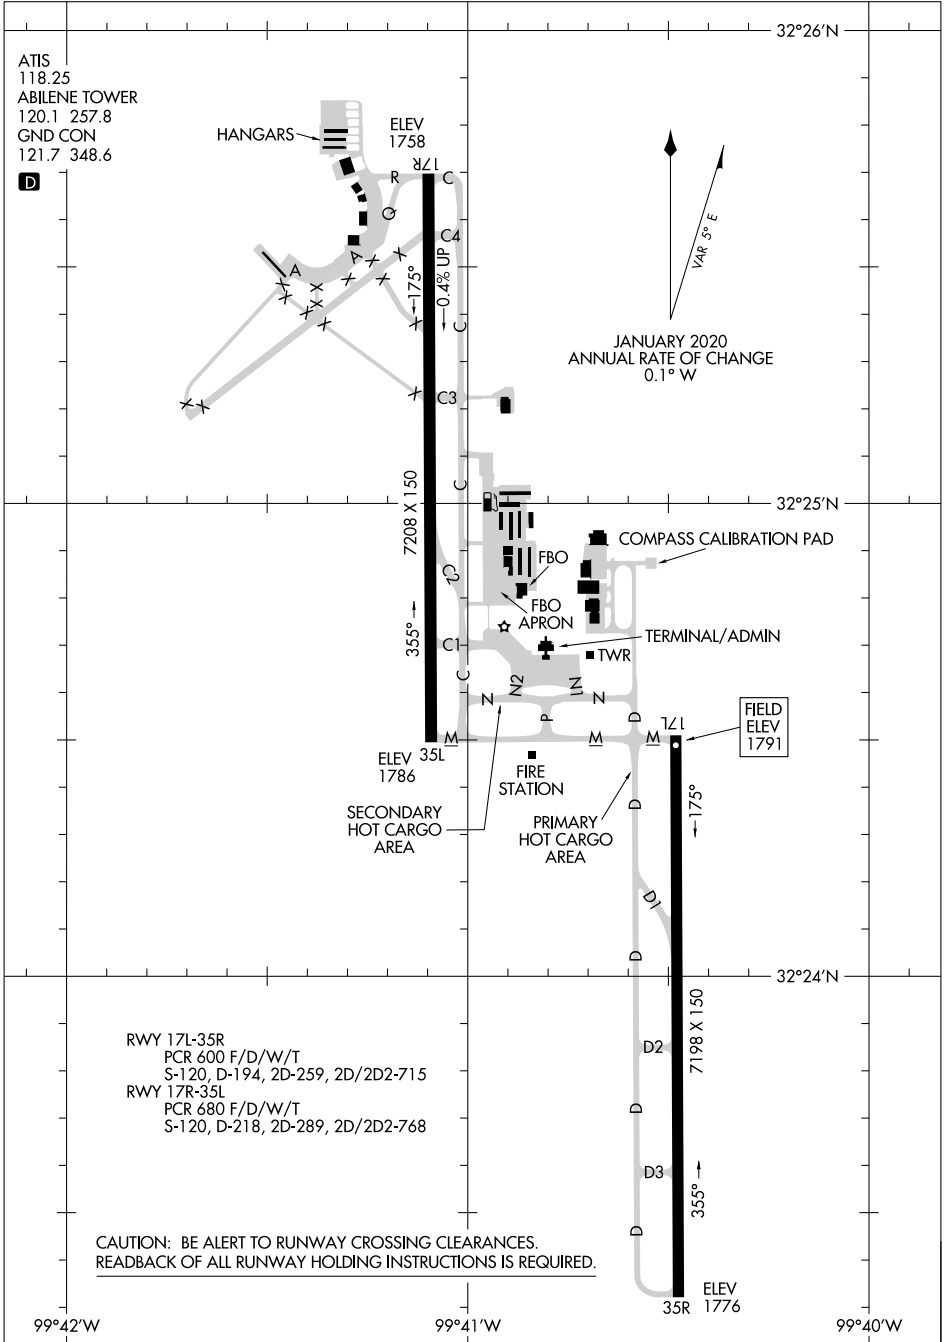

AIRPORT DIAGRAM

ABILENE RGNL (ABI)
ABILENE, TEXAS

AL-1 (FAA)

RWY 17L-35R
PCR 600 F/D/W/T
S-120, D-194, 2D-259, 2D/2D2-715

RWY 17R-35L
PCR 680 F/D/W/T
S-120, D-218, 2D-289, 2D/2D2-768

CAUTION: BE ALERT TO RUNWAY CROSSING CLEARANCES.
READBCK OF ALL RUNWAY HOLDING INSTRUCTIONS IS REQUIRED.

AIRPORT DIAGRAM

ABILENE, TEXAS
ABILENE RGNL (ABI)