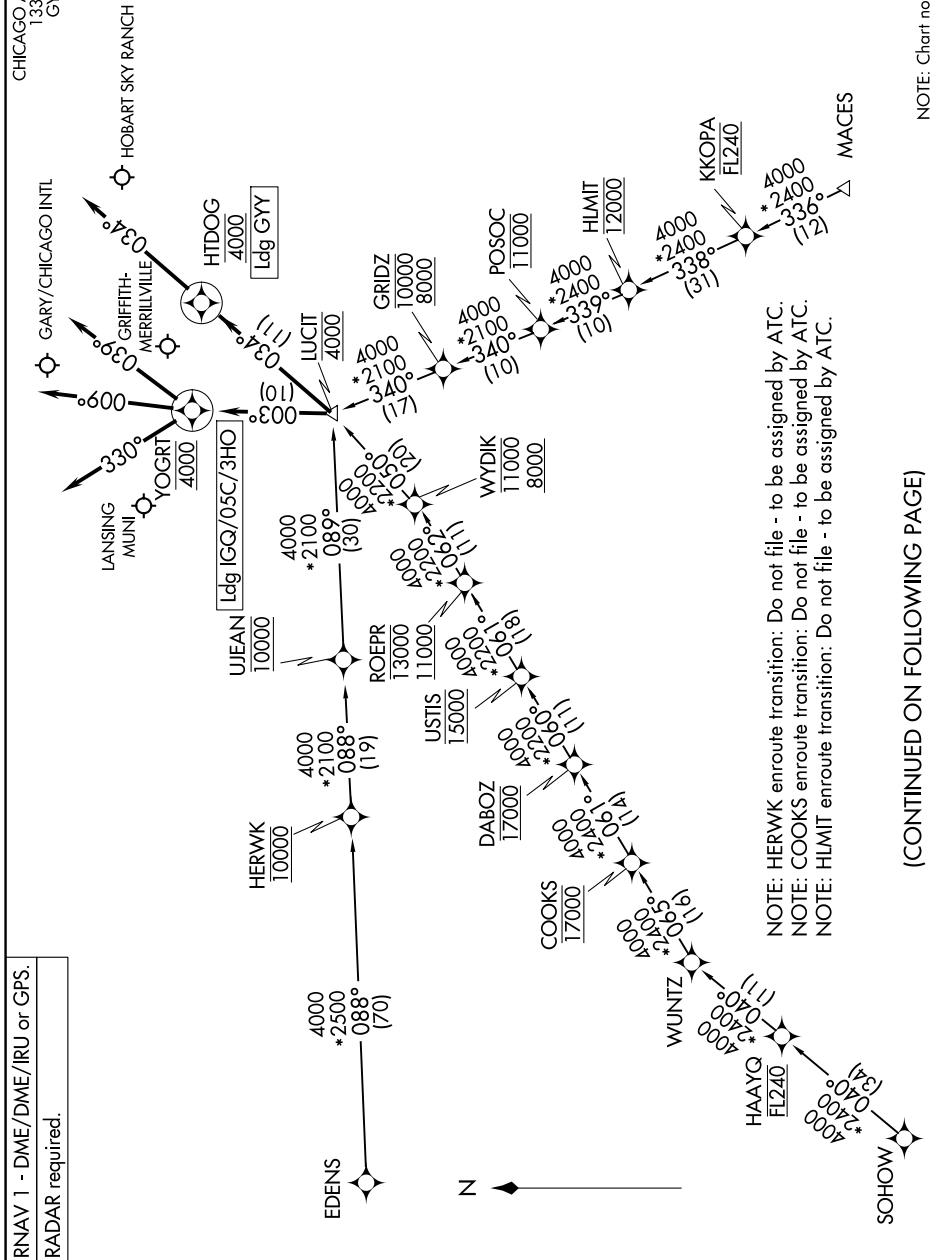

# LUCIT THREE ARRIVAL (RNAV)

GARY/CHICAGO, INDIANA

CHICAGO APP CON  
133.1 285.6  
GY D-ATIS  
134.575

NOTE: Chart not to scale.

NOTE: HERWK enroute transition: Do not file - to be assigned by ATC.  
 NOTE: COOKS enroute transition: Do not file - to be assigned by ATC.  
 NOTE: HLMIT enroute transition: Do not file - to be assigned by ATC.

(CONTINUED ON FOLLOWING PAGE)

EC-2, 14 MAY 2026 to 11 JUN 2026

EC-2, 14 MAY 2026 to 11 JUN 2026

# LUCIT THREE ARRIVAL (RNAV)

GARY/CHICAGO, INDIANA