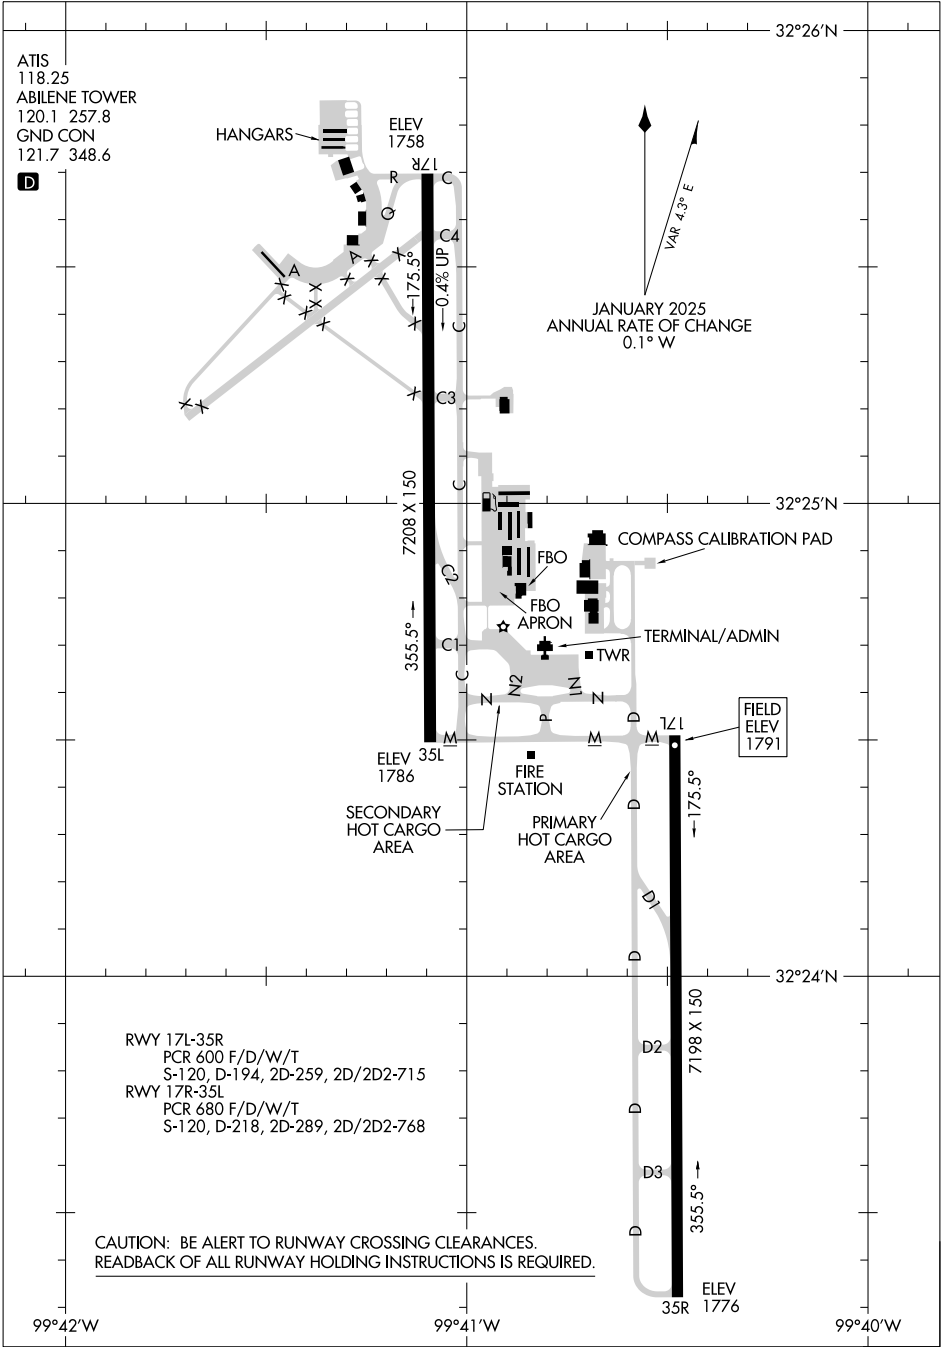

# AIRPORT DIAGRAM

ABILENE RGNL (ABI)  
ABILENE, TEXAS

AL-1 (FAA)

SC-2, 16 APR 2026 to 14 MAY 2026

SC-2, 16 APR 2026 to 14 MAY 2026

RWY 17L-35R  
PCR 600 F/D/W/T  
S-120, D-194, 2D-259, 2D/2D2-715

RWY 17R-35L  
PCR 680 F/D/W/T  
S-120, D-218, 2D-289, 2D/2D2-768

CAUTION: BE ALERT TO RUNWAY CROSSING CLEARANCES.  
READBACK OF ALL RUNWAY HOLDING INSTRUCTIONS IS REQUIRED.

# AIRPORT DIAGRAM

ABILENE, TEXAS  
ABILENE RGNL (ABI)